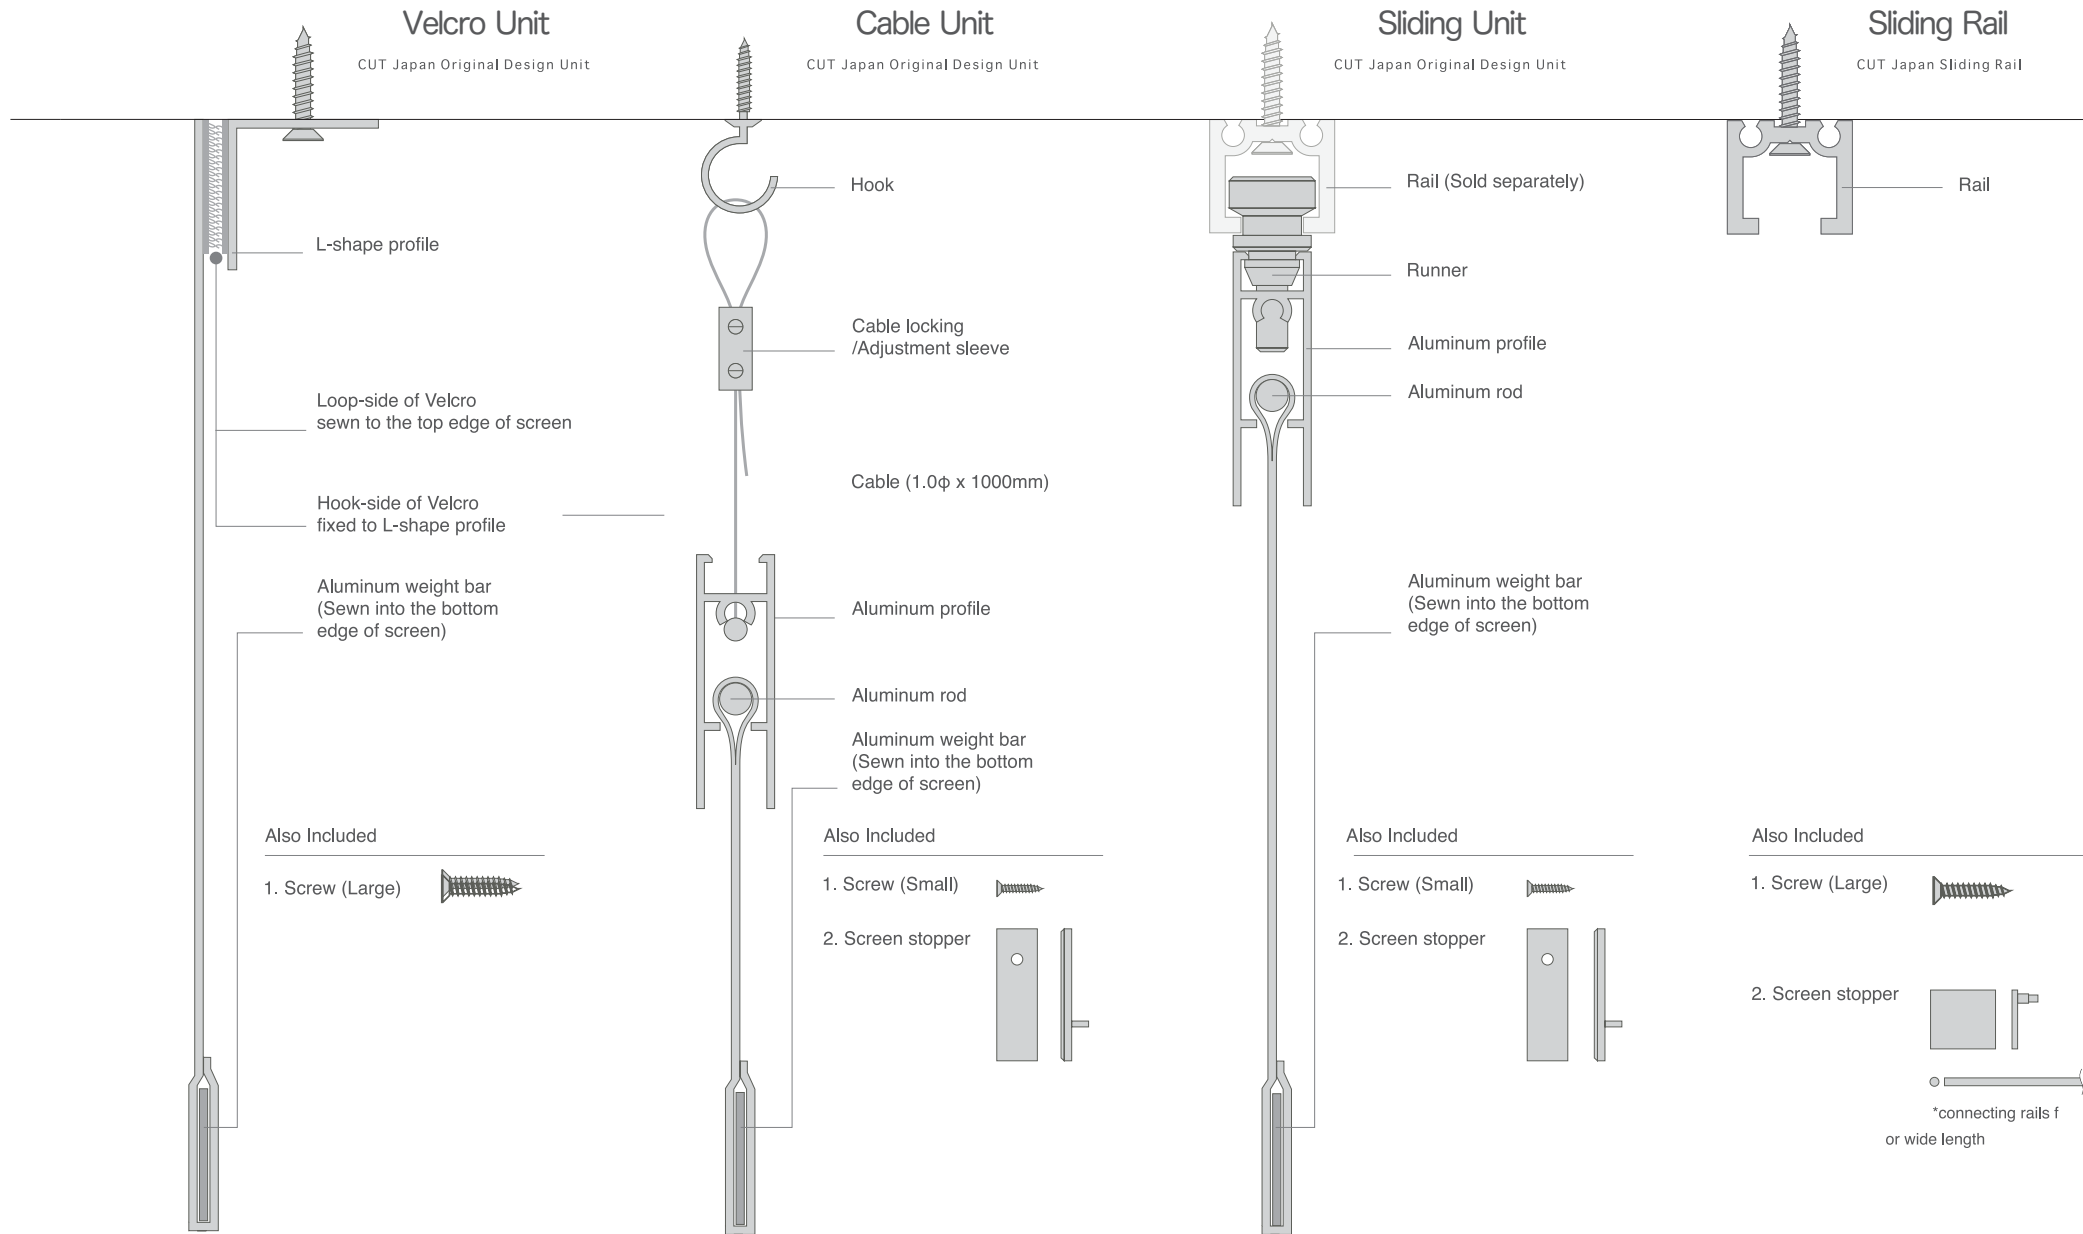

# Installation Accessory

Notes:

- ① Maximum length of sliding rail is 2400mm. Multiple rails are to be jointed for over 2400mm.
- ② Sliding system needs both sliding unit and rail.
- ③ Please contact and consult us for sliding feature. Pattern design or screen size affects sliding functionality.

\*connecting rails f or wide length